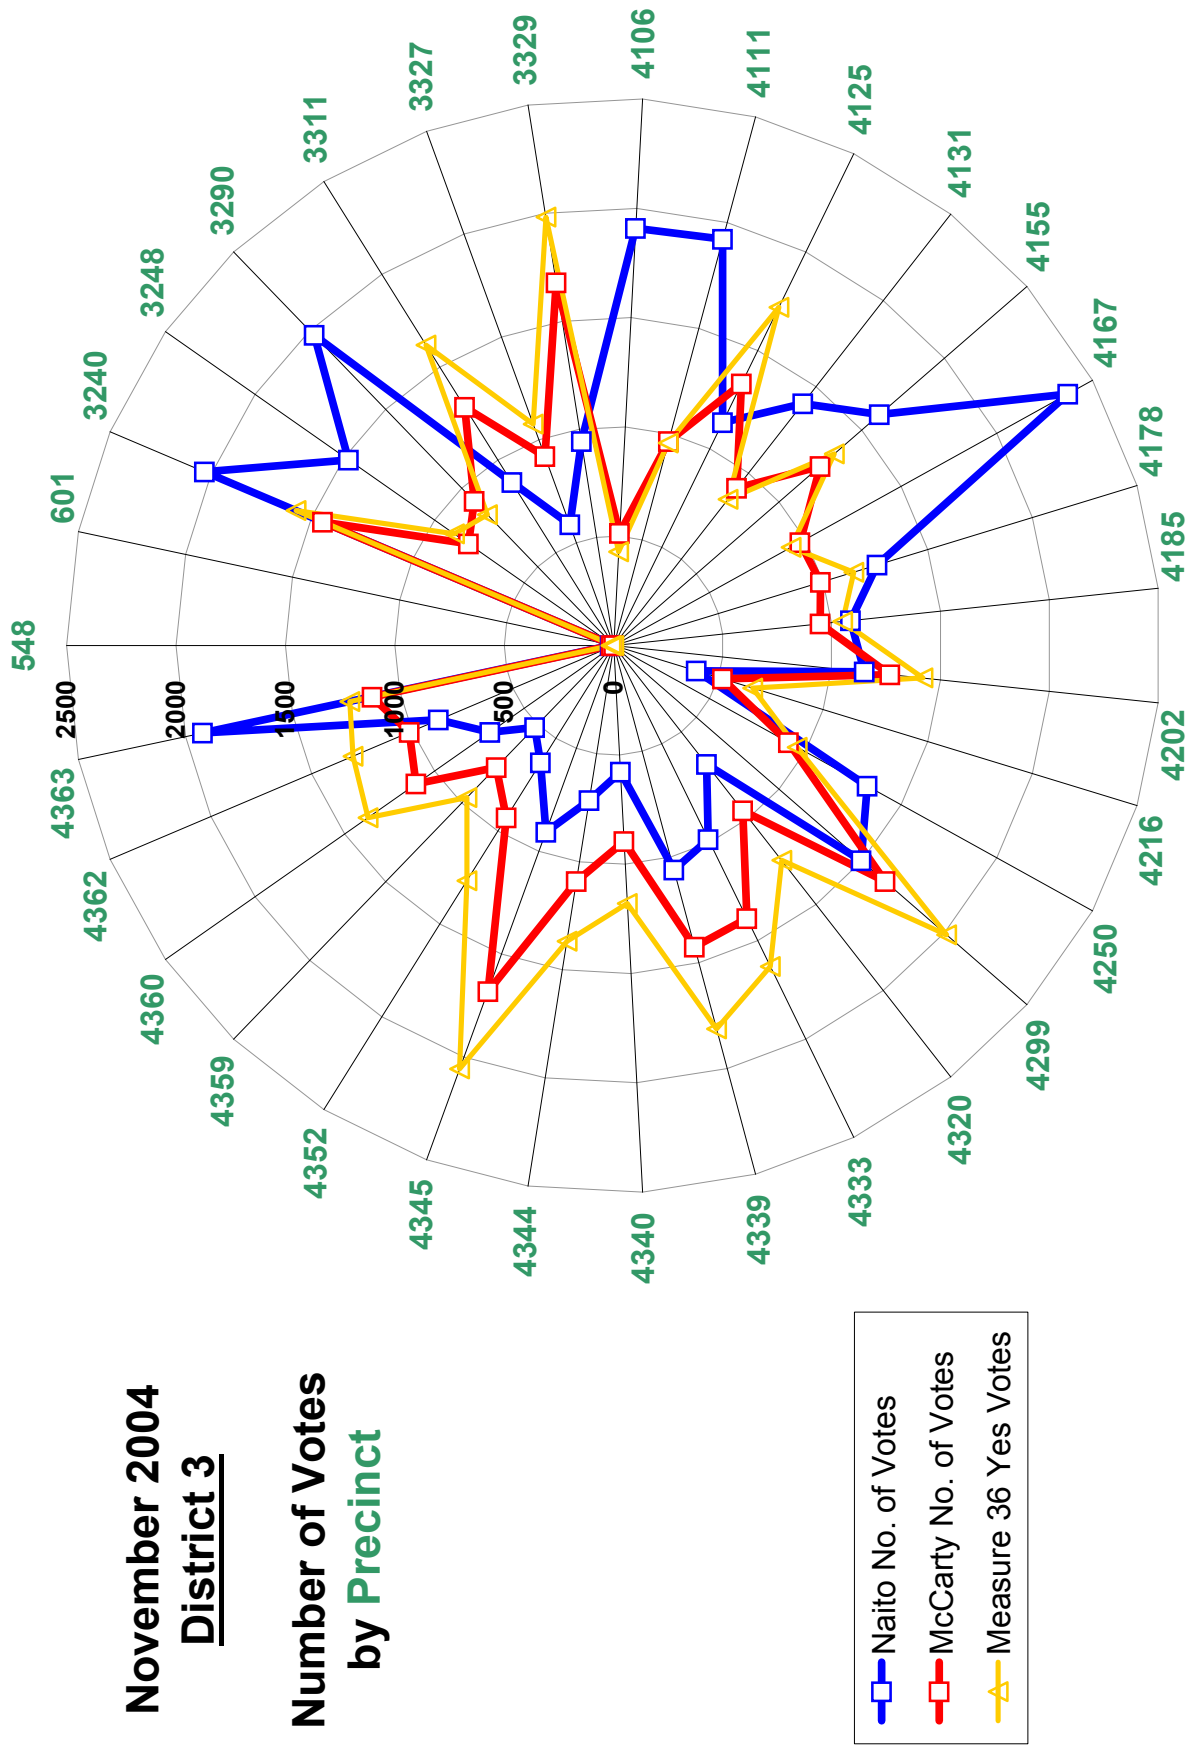

November 2004 District 3

Number of Votes by Precinct

- Naito No. of Votes
- McCarty No. of Votes
- ▲ Measure 36 Yes Votes

November 2004 District 3

Percentage of Vote by Precinct